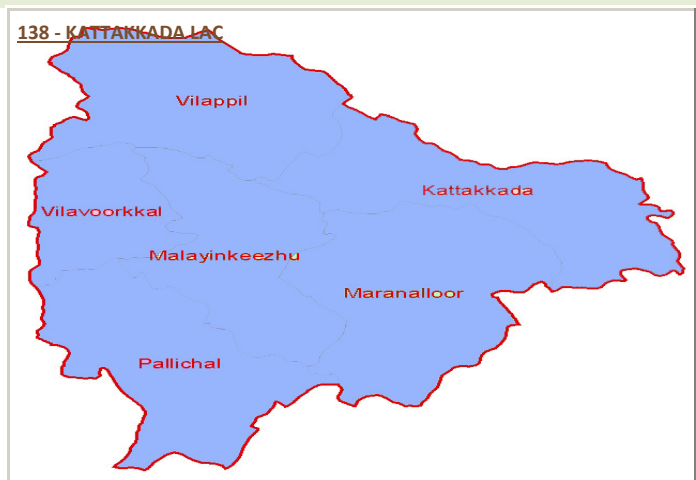

138 - KATTAKKADA [GEN] LAC .

DISTRICT

TALUK

THIRUVANANTHAPURAM

NEYYATTINKARA

LOCAL BODY EXTENSIONS

CONSTITUENCY MAP

6 Grama Panchayaths

Kattakkada, Malayinkeezhu, Maranalloor, Pallichal, Vilappil and Vilavoorkal Panchayats in Neyyattinkara Taluk.

ELECTORATE

GENERAL			SERVICE			TOTAL		
MALE	FEMALE	TOTAL	MALE	FEMALE	TOTAL	MALE	FEMALE	TOTAL
78420	86880	165300	740	266	1006	79160	87146	166306