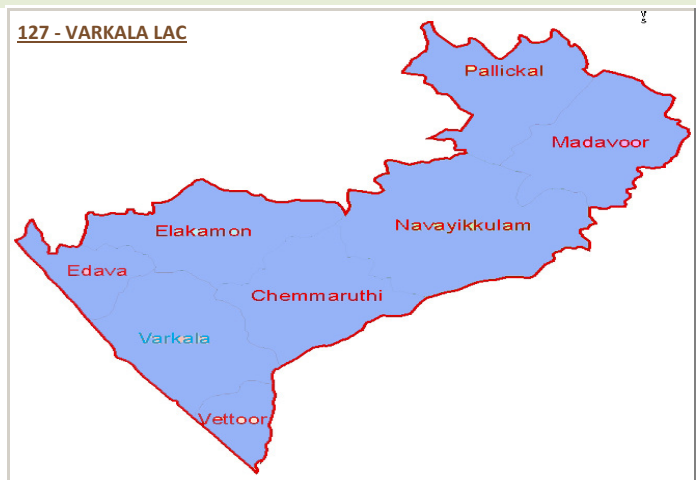

127 - VARKALA [GEN] LAC .

DISTRICT

TALUK

THIRUVANANTHAPURAM

CHIRAYINKIL

LOCAL BODY EXTENSIONS

CONSTITUENCY MAP

1 Municipality & 7 Grama Panchayaths

Varkala Municipality and Chemmaruthy, Edava, Elakamon, Madavoor, Navaikulam, Pallickal and Vettoor Panchayats in Chirayinkeezh Taluk.

ELECTORATE

GENERAL			SERVICE			TOTAL		
MALE	FEMALE	TOTAL	MALE	FEMALE	TOTAL	MALE	FEMALE	TOTAL
65628	85985	151613	218	99	317	65846	86084	151930