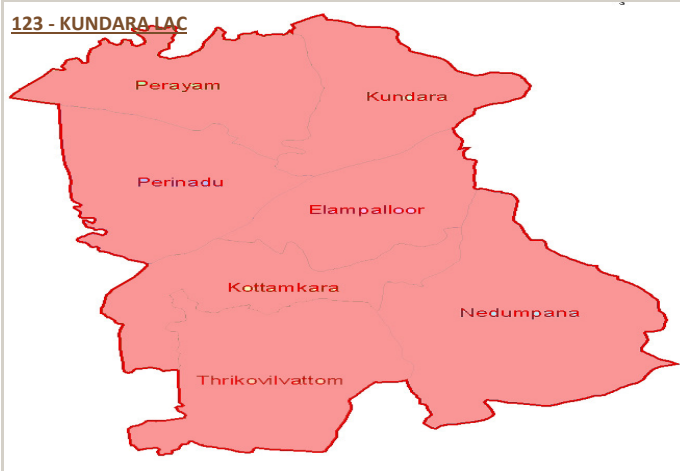

123 - KUNDARA [GEN] LAC .

DISTRICT

TALUK

KOLLAM

KOLLAM

LOCAL BODY EXTENSIONS

CONSTITUENCY MAP

7 Grama Panchayaths

Elampalloor, Kottamkara, Kundara, Nedumpana, Perayam Perinad and Thrikkovilvattom Panchayatsin Kollam Taluk.

ELECTORATE

GENERAL			SERVICE			TOTAL		
MALE	FEMALE	TOTAL	MALE	FEMALE	TOTAL	MALE	FEMALE	TOTAL
84089	93961	178050	763	177	940	84852	94138	178990