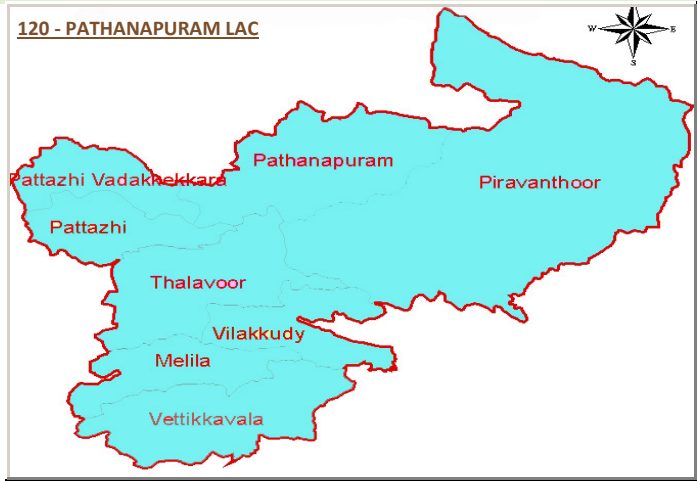

120 - PATHANAPURAM [GEN] LAC .

DISTRICT

TALUK

KOLLAM

PATHANAPURAM

LOCAL BODY EXTENSIONS

CONSTITUENCY MAP

8 Grama Panchayaths

Melila and Vettikkavala Panchayaths in Kottarakkara Taluk and Pathanapuram, Pattazhy, Pattazhy Vadakkekara, Piravanthoor, Thalavoor and Vilakkudy Panchayats in Pathanapuram Taluk.

ELECTORATE

GENERAL			SERVICE			TOTAL		
MALE	FEMALE	TOTAL	MALE	FEMALE	TOTAL	MALE	FEMALE	TOTAL
80728	91609	172337	352	257	609	81080	91866	172946

NRI ELECTORATE

MALE	11	FEMALE	0	TOTAL	11

VOTERS

VOTER TURNOUT

GENERAL			POSTAL VOTES	TOTAL VOTES	MALE	FEMALE	TOTAL
MALE	FEMALE	TOTAL					
58841	68889	127730	642	128372	72.89	75.2	74.22

POLLING STATIONS

COUNTING CENTRE

GENERAL	AUX.	TOTAL
157	0	157

Govt. HSS, Punalur

NOMINATIONS

RO / ARO

EVENTS	MALE	FEMALE	TOTAL
<i>No. of Nominations filed</i>	10	0	10
<i>No. of Nominations Rejected</i>	3	0	3
<i>No. of Nominations Withdrawn</i>	1	0	1
<i>No. of Contesting Candidates</i>	6	0	6
<i>No. of cand.s. forfeited deposits</i>	4	0	4

Returning officer : Divisional Forest Officer, Punalur

Asst. Returning officer : Block Development Officer, Pathanapuram

AMOUNT FORFEITED

₹ 40000.00 [GEN :-4, SC-ST :- 0]

POLLING STATION WISE HIGHEST AND LOWEST POLLING AND PERCENTAGE

	No	NAME OF POLLING STATION	ELECTORATE	VOTERS	% of VOTES
<i>Highest No. of Votes Polled</i>	020,	Govt. U. P. S., Earathu Vadakku (Southern Portion)	1498	1175	78.44
<i>Lowest No. of Votes Polled</i>	031,	DEVASWOM ACCOMODATION BUILDING,NILAKKAL	620	412	66.45
<i>Highest Polling Percentage</i>	048,	Forest Community Hall ,Kurumbanmoozhy	554	464	83.75
<i>Lowest Polling Percentage</i>	099,	St. Behanan s L.P.S,Thelliyoor	1115	609	54.62