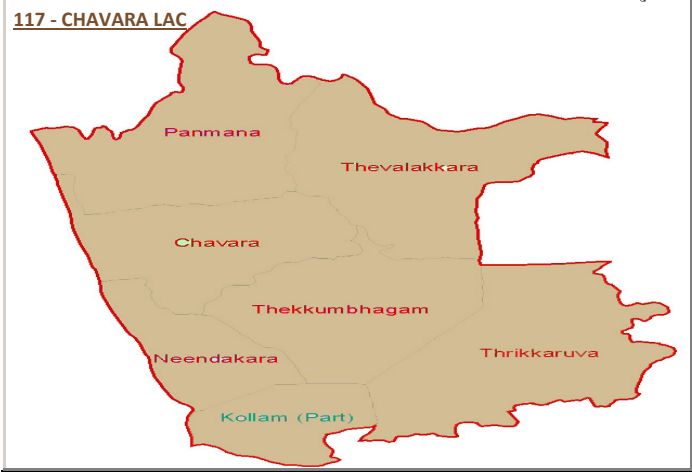

117 - CHAVARA [GEN] LAC .

DISTRICT

TALUK

KOLLAM

KARUNAGAPPALLY

LOCAL BODY EXTENSIONS

CONSTITUENCY MAP

1Corporation (part), 5 Grama Panchayaths

Wards No.1 to 5 & 49, 50 of Kollam(M. Corporation) in Kollam Taluk and Chavara,Neendakara, Panmana, Thekkumbhagam andThevalakkara Panchayats in Karunagappally Taluk.

ELECTORATE

GENERAL			SERVICE			TOTAL		
MALE	FEMALE	TOTAL	MALE	FEMALE	TOTAL	MALE	FEMALE	TOTAL
76495	82765	159260	289	106	395	76784	82871	159655