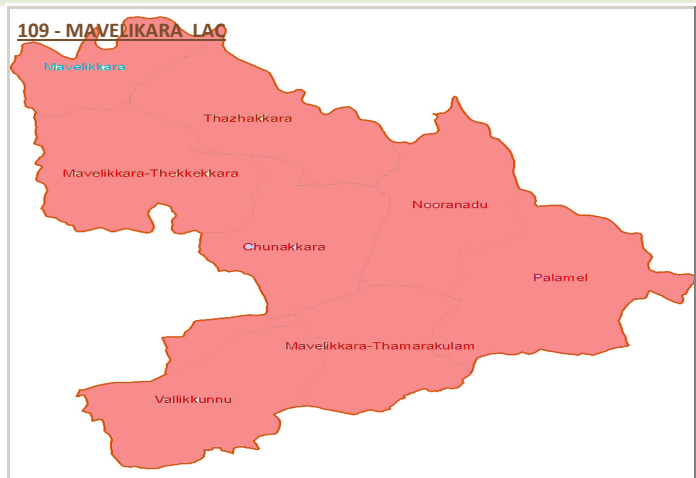

109 - MAVELIKARA [SC] LAC .

DISTRICT

TALUK

ALAPPUZHA

MAVELIKKARA

LOCAL BODY EXTENSIONS

CONSTITUENCY MAP

1 Municipality & 7 Grama Panchayaths

Mavelikkara Municipality and
Chunakkara, Mavelikkara-Thekkekkara,
Mavelikkara-Thamarakkulam, Nooranad, Palamel,
Thazhakara, Vallikunnam Panchayats in
Mavelikkara Taluk.

ELECTORATE

GENERAL			SERVICE			TOTAL		
MALE	FEMALE	TOTAL	MALE	FEMALE	TOTAL	MALE	FEMALE	TOTAL
79626	96086	175712	1841	236	2077	81467	96322	177789

NRI ELECTORATE

MALE	15	FEMALE	0	TOTAL	15

VOTERS

VOTER TURNOUT

GENERAL			POSTAL VOTES	TOTAL VOTES	MALE	FEMALE	TOTAL
MALE	FEMALE	TOTAL					
58503	74663	133166	555	133721	73.47	77.7	75.21

POLLING STATIONS

COUNTING CENTRE

GENERAL	AUX.	TOTAL
179	0	179

St. Johns HSS, Mattom, Mavelikkara

NOMINATIONS

RO / ARO

EVENTS	MALE	FEMALE	TOTAL
<i>No. of Nominations filed</i>	9	2	11
<i>No. of Nominations Rejected</i>	3	0	3
<i>No. of Nominations Withdrawn</i>	2	1	3
<i>No. of Contesting Candidates</i>	4	1	5
<i>No. of cand.s. forfeited deposits</i>	2	1	3

Returning officer : Assistant Development
Commissioner (General) Alappuzha

Asst. Returning officer : Block Development
Officer, Mavelikkara

AMOUNT FORFEITED

₹ 15000.00 [GEN :-0, SC-ST :- 3]

POLLING STATION WISE HIGHEST AND LOWEST POLLING AND PERCENTAGE

	No	NAME OF POLLING STATION	ELECTORATE	VOTERS	% of VOTES
<i>Highest No. of Votes Polled</i>	127,	L P S Adikkattu Kulangara eastern wing	1432	1053	73.53
<i>Lowest No. of Votes Polled</i>	087,	Govt.Boy s H.S,Kayamkulam.	573	446	77.84
<i>Highest Polling Percentage</i>	017,	S.K.V. LPS, New Building Pathiyor (North Wing)	927	810	87.38
<i>Lowest Polling Percentage</i>	139,	Thayyil South LPS	1198	803	67.03