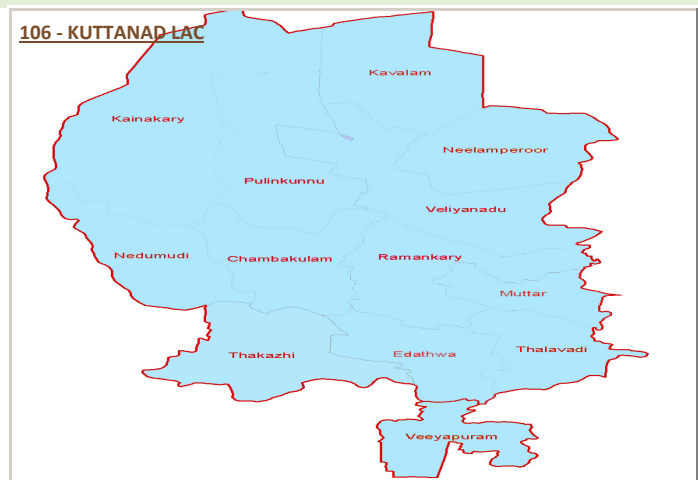

106 - KUTTANAD [GEN] LAC .

DISTRICT

TALUK

ALAPPUZHA

KUTTANADU

LOCAL BODY EXTENSIONS

CONSTITUENCY MAP

**13 Grama Panchayaths**

Champakulam, Edathua, Kainakary, Kavalam, Muttar, Nedumudi, Neelamperoor, Pulinkunnu, Ramankary, Thakazhy, Thalavady and Veliyanad Panchayats in Kuttanad Taluk and Veeyapuram Panchayat in Karthikappally Taluk.