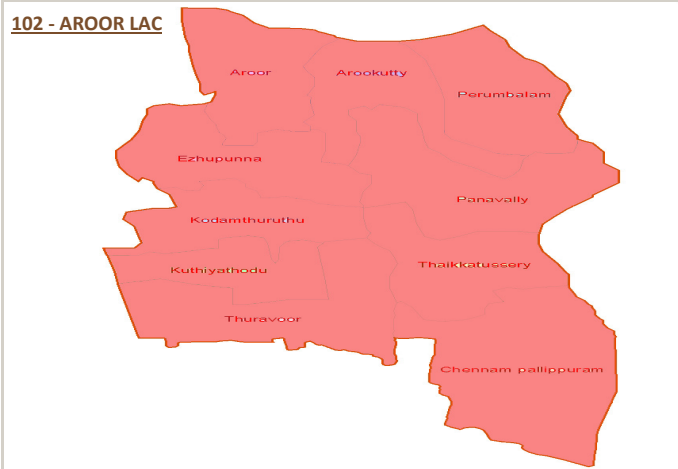

102 - AROOR [GEN] LAC .

DISTRICT

TALUK

ALAPPUZHA

CHERTHALA

LOCAL BODY EXTENSIONS

CONSTITUENCY MAP

10 Grama Panchayaths

Arookutty, Aroor, Chennam-Pallippuram, Ezhupunna, Kodamthuruth, Kuthiathode, Panavally, Perumbalam, Thycattussery and Thuravoor Panchayat in Cherthala Taluk.

ELECTORATE

GENERAL			SERVICE			TOTAL		
MALE	FEMALE	TOTAL	MALE	FEMALE	TOTAL	MALE	FEMALE	TOTAL
86242	87664	173906	149	75	224	86391	87739	174130