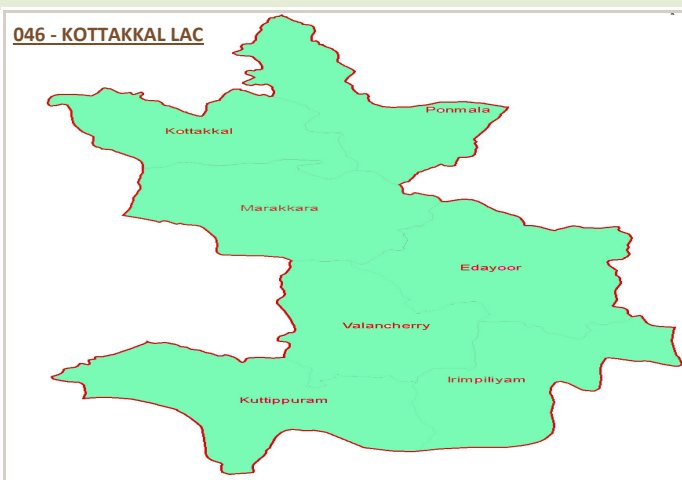

**046 - KOTTAKKAL [GEN] LAC .**

**DISTRICT**

**TALUK**

**MALAPPURAM**

**TIRUR**

**LOCAL BODY EXTENSIONS**

**CONSTITUENCY MAP**

**7 Grama Panchayaths**

Edayoor, Irimbiliyam, Kottakkal, Kuttippuram, Marakkara, Ponmala and Valanchery Panchayatsin Tirur Taluk.

**ELECTORATE**

GENERAL			SERVICE			TOTAL		
MALE	FEMALE	TOTAL	MALE	FEMALE	TOTAL	MALE	FEMALE	TOTAL
81201	86234	167435	38	25	63	81239	86259	167498