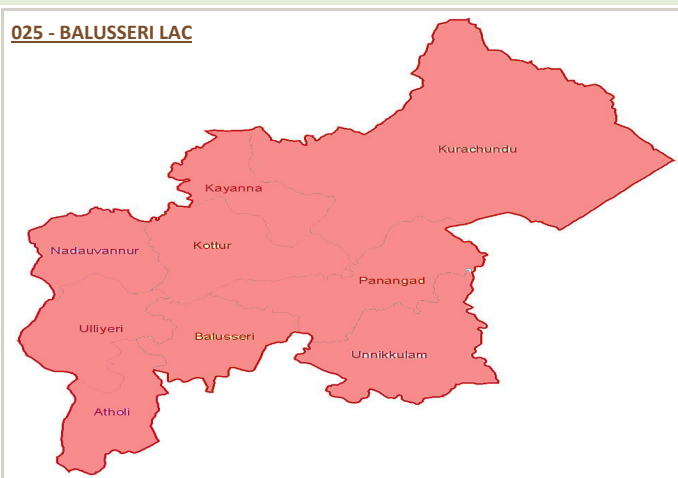

025 - BALUSSERI [SC] LAC .

DISTRICT

TALUK

KOZHIKODE

KOYILANDY

LOCAL BODY EXTENSIONS

CONSTITUENCY MAP

9 Grama Panchayaths

Atholi, Balusseri, Kayanna, Koorachundu, Kottur, Naduvannur, Panangad, Ulliyeri and Unnikulam Panchayats in Quilandy Taluk.

025 - BALUSSERI LAC

ELECTORATE

GENERAL			SERVICE			TOTAL		
MALE	FEMALE	TOTAL	MALE	FEMALE	TOTAL	MALE	FEMALE	TOTAL
87429	96422	183851	874	384	1258	88303	96806	185109

NRI ELECTORATE

MALE	104	FEMALE	1	TOTAL	105

VOTERS

VOTER TURNOUT

GENERAL			POSTAL VOTES	TOTAL VOTES	MALE	FEMALE	TOTAL
MALE	FEMALE	TOTAL					
71361	78472	149833	1205	151038	81.62	81.38	81.55

POLLING STATIONS

COUNTING CENTRE

GENERAL	161	AUX.	0	TOTAL	161

Farooq College Complex, Feroke

NOMINATIONS

RO / ARO

EVENTS	MALE	FEMALE	TOTAL	
<i>No. of Nominations filed</i>	7	0	7	Returning officer : Deputy Collector (Vigilance), North Zone, Kozhikode
<i>No. of Nominations Rejected</i>	0	0	0	Asst. Returning officer : Block Development Officer, Balusseri
<i>No. of Nominations Withdrawn</i>	2	0	2	
<i>No. of Contesting Candidates</i>	5	0	5	
<i>No. of cand. forfeited deposits</i>	3	0	3	AMOUNT FORFEITED ₹ 15000.00 [GEN :-0, SC-ST :- 3]

POLLING STATION WISE HIGHEST AND LOWEST POLLING AND PERCENTAGE

	No	NAME OF POLLING STATION	ELECTORATE	VOTERS	% of VOTES
<i>Highest No. of Votes Polled</i>	118,	Krishnavilasam L P School Kolathur	1563	1280	81.89
<i>Lowest No. of Votes Polled</i>	066,	Cheruvannur Aided LPS Cheruvannur(Right side)	675	524	77.63
<i>Highest Polling Percentage</i>	135,	CMHS Mannur North(Right side)	900	819	91
<i>Lowest Polling Percentage</i>	118,	Madrasathul Manar LPBS,Chaliyam (Southern Side)	918	624	67.97