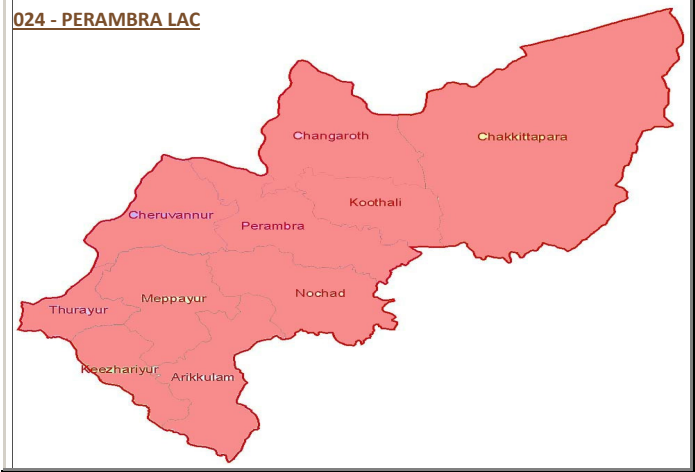

024 - PERAMBRA [GEN] LAC .

DISTRICT

TALUK

KOZHIKODE

KOYILANDY

LOCAL BODY EXTENSIONS

CONSTITUENCY MAP

10 Grama Panchayaths

Arikkulam, Chakkittapara, Changaroth, Cheruvannur, Keezhariyur, Koothali, Meppayur, Nochad, Perambra and Thurayur Panchayats in Quilandy Taluk.

ELECTORATE

GENERAL			SERVICE			TOTAL		
MALE	FEMALE	TOTAL	MALE	FEMALE	TOTAL	MALE	FEMALE	TOTAL
76373	82677	159050	460	189	649	76833	82866	159699

NRI ELECTORATE

MALE	238	FEMALE	12	TOTAL	250

VOTERS

VOTER TURNOUT

GENERAL			POSTAL VOTES	TOTAL VOTES	MALE	FEMALE	TOTAL
MALE	FEMALE	TOTAL					
63401	70663	134064	1303	135367	83.01	85.47	84.63

POLLING STATIONS

COUNTING CENTRE

GENERAL	AUX.	TOTAL
145	0	145

Farooq College Complex, Feroke

NOMINATIONS

RO / ARO

EVENTS	MALE	FEMALE	TOTAL	RO / ARO
No. of Nominations filed	9	1	10	Returning officer : District Labour Officer, Kozhikode
No. of Nominations Rejected	4	0	4	Asst. Returning officer : Block Development Officer, Perambra
No. of Nominations Withdrawn	0	0	0	
No. of Contesting Candidates	5	1	6	AMOUNT FORFEITED ₹ 30000.00 [GEN :-2, SC-ST :- 2]
No. of cand.s. forfeited deposits	3	1	4	

POLLING STATION WISE HIGHEST AND LOWEST POLLING AND PERCENTAGE

	No	NAME OF POLLING STATION	ELECTORATE	VOTERS	% of VOTES
Highest No. of Votes Polled	115,	Kannoth Upper Primary School Keezhariyur (East Side)	1470	1303	88.64
Lowest No. of Votes Polled	045,	Perumundacheri L P School (East Side)	739	685	92.69
Highest Polling Percentage	046,	Perumundacheri L P School (West Side)	861	807	93.73
Lowest Polling Percentage	085,	Velom Madrasathul Deeniya L P School	1518	1160	76.42