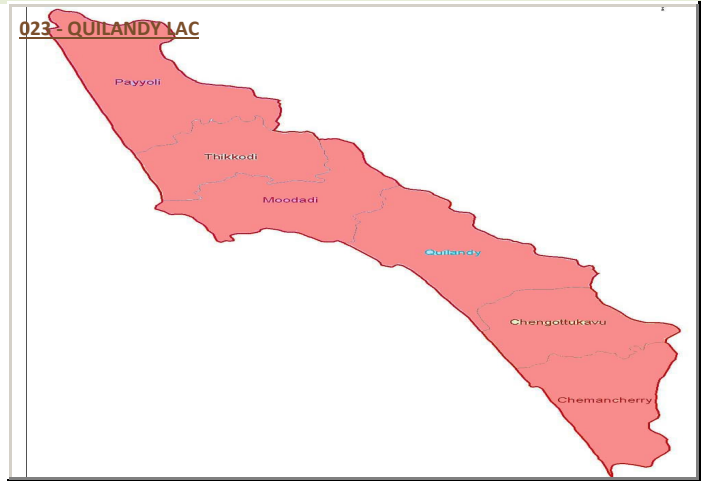

023 - QUILANDY [GEN] LAC .

DISTRICT

TALUK

KOZHIKODE

KOYILANDY

LOCAL BODY EXTENSIONS

CONSTITUENCY MAP

1 Municipality & 5 Grama Panchayaths

Quilandy Municipality and Chemancheri, Chengottukavu, Moodadi, Payyoli and Thikkodi Panchayats in Quilandy Taluk.

ELECTORATE

GENERAL			SERVICE			TOTAL		
MALE	FEMALE	TOTAL	MALE	FEMALE	TOTAL	MALE	FEMALE	TOTAL
76263	89682	165945	483	204	687	76746	89886	166632

NRI ELECTORATE

MALE	237	FEMALE	2	TOTAL	239

VOTERS

VOTER TURNOUT

GENERAL			POSTAL VOTES	TOTAL VOTES	MALE	FEMALE	TOTAL
MALE	FEMALE	TOTAL					
61243	74221	135464	950	136414	80.3	82.76	81.75

POLLING STATIONS

COUNTING CENTRE

GENERAL	AUX.	TOTAL
141	1	142

Farooq College Complex, Feroke

NOMINATIONS

RO / ARO

EVENTS	MALE	FEMALE	TOTAL
<i>No. of Nominations filed</i>	11	0	11
<i>No. of Nominations Rejected</i>	1	0	1
<i>No. of Nominations Withdrawn</i>	1	0	1
<i>No. of Contesting Candidates</i>	9	0	9
<i>No. of cand.s. forfeited deposits</i>	7	0	7

Returning officer : Deputy Collector (LR)
Kozhikode

Asst. Returning officer : Block Development
Officer, Panthalayani

AMOUNT FORFEITED

₹ 70000.00 [GEN :-7, SC-ST :- 0]

POLLING STATION WISE HIGHEST AND LOWEST POLLING AND PERCENTAGE

	No	NAME OF POLLING STATION	ELECTORATE	VOTERS	% of VOTES
<i>Highest No. of Votes Polled</i>	050,	Muchukunnu Upper Primary School (East Side)	1622	1407	86.74
<i>Lowest No. of Votes Polled</i>	089,	Arakkilad East L P School	517	411	79.5
<i>Highest Polling Percentage</i>	110,	Pakkayil J B School (Left Side)	765	724	94.64
<i>Lowest Polling Percentage</i>	010,	Govt J B School Azhiyoor (North Side)	951	576	60.57