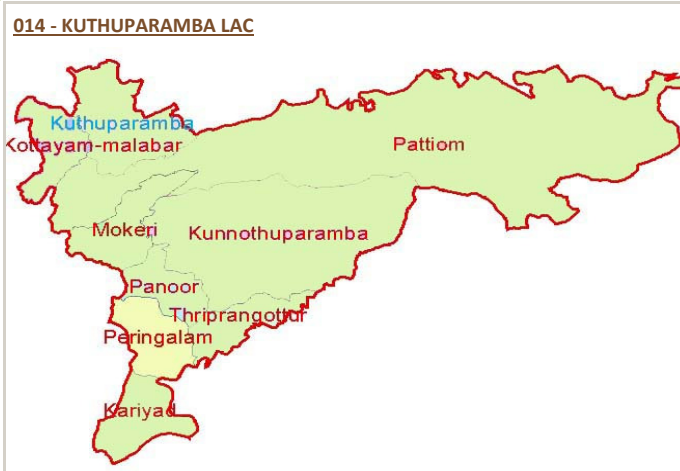

014 - KUTHUPARAMBA [GEN] LAC .

DISTRICT

TALUK

KANNUR

THALASSERY

LOCAL BODY EXTENSIONS

CONSTITUENCY MAP

1 Municipality & 8 Grama Panchayaths

Kuthuparamba Municipality and Kariyad, Kottayam –Malabar, Kunnothuparambu, Mokeri, Panoor, Pattiom, Peringalam and Thriprangottur Panchayats in Thalassery Taluk.

ELECTORATE

GENERAL			SERVICE			TOTAL		
MALE	FEMALE	TOTAL	MALE	FEMALE	TOTAL	MALE	FEMALE	TOTAL
74289	85737	160026	217	92	309	74506	85829	160335

NRI ELECTORATE

MALE	395	FEMALE	1	TOTAL	396

VOTERS

VOTER TURNOUT

GENERAL			POSTAL VOTES	TOTAL VOTES	MALE	FEMALE	TOTAL
MALE	FEMALE	TOTAL					
56606	70859	127465	475	127940	76.2	82.65	79.6

POLLING STATIONS

COUNTING CENTRE

GENERAL	AUX.	TOTAL
147	0	147

S.N.Trust Higher Secondary School, Thottada

NOMINATIONS

RO / ARO

EVENTS	MALE	FEMALE	TOTAL	
<i>No. of Nominations filed</i>	10	0	10	Returning officer : Deputy Director, Economics & Statistics, Kannur
<i>No. of Nominations Rejected</i>	0	0	0	Asst. Returning officer : Block Development Officer, Kuthuparamba
<i>No. of Nominations Withdrawn</i>	3	0	3	
<i>No. of Contesting Candidates</i>	7	0	7	
<i>No. of cand.s. forfeited deposits</i>	5	0	5	AMOUNT FORFEITED ₹ 50000.00 [GEN :-5, SC-ST :- 0]

POLLING STATION WISE HIGHEST AND LOWEST POLLING AND PERCENTAGE

	No	NAME OF POLLING STATION	ELECTORATE	VOTERS	% of VOTES
<i>Highest No. of Votes Polled</i>	045,	Muthiyanga East LPS (East)	1453	1334	91.81
<i>Lowest No. of Votes Polled</i>	093,	Vanitha Cherukida Vyavasaya Kendram	642	561	87.38
<i>Highest Polling Percentage</i>	017,	Govt. U P S Payam (West Side)	696	636	91.38
<i>Lowest Polling Percentage</i>	126,	St.George Lower Primary School,Ambayathod (West Portion)	980	686	70