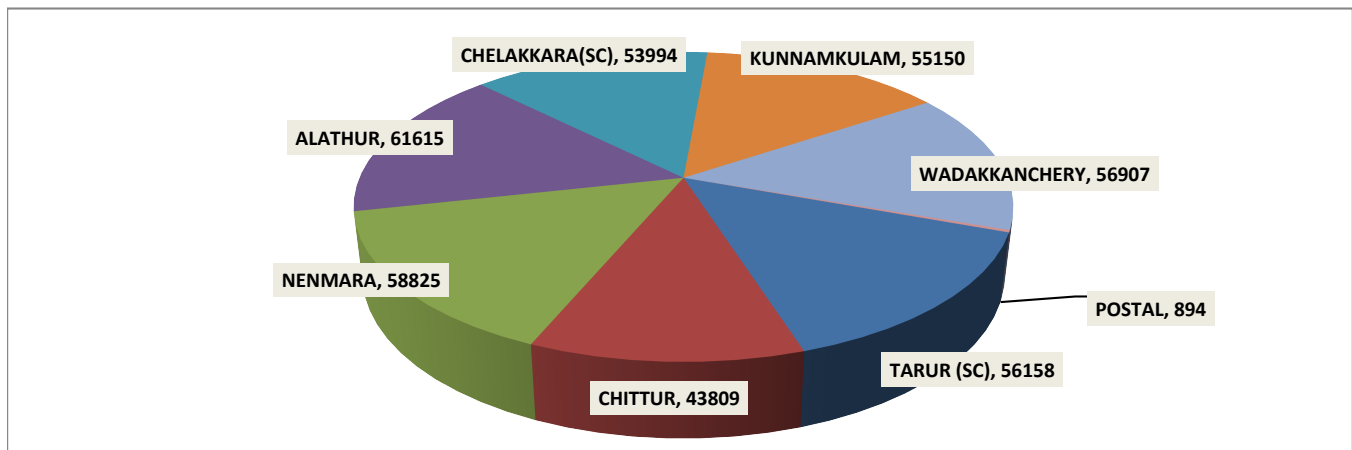

<b>LAC WISE RESULT ANALYSIS</b>										
NO & NAME OF LAC										MARGIN
		NAME OF LEADING CANDIDATE	PARTY	VOTES	% OF VOTES	NAME OF 2ND POSITION CANDIDATE	PARTY	VOTES	% OF VOTES	
57	TARUR (SC)	P K BIJU	CPIM	56158	51.39	N K SUDHIR	INC	44735	40.94	11423
58	CHITTUR	N K SUDHIR	INC	69281	56.29	P K BIJU	CPIM	43809	35.59	25472
59	NENMARA	P K BIJU	CPIM	58825	46.75	N K SUDHIR	INC	53719	42.69	5106
60	ALATHUR	P K BIJU	CPIM	61615	55.53	N K SUDHIR	INC	41083	37.03	20532
61	CHELAKKARA(SC)	P K BIJU	CPIM	53994	45.61	N K SUDHIR	INC	51535	43.53	2459
62	KUNNAMKULAM	P K BIJU	CPIM	55150	47.36	N K SUDHIR	INC	50161	43.08	4989
65	WADAKKANCHERY	P K BIJU	CPIM	56907	46.30	N K SUDHIR	INC	55162	44.88	1745
POSTAL		P K BIJU	CPIM	894	52.93	N K SUDHIR	INC	716	42.39	178
<b>09 ALATHUR (SC) HPC</b>		<b>P K BIJU</b>	<b>CPIM</b>	<b>387352</b>	<b>46.75</b>	<b>N K SUDHIR</b>	<b>INC</b>	<b>366392</b>	<b>44.22</b>	<b>20960</b>

**VOTES SECURED BY ELECTED CANDIDATE FROM LA SEGMENTS**

<b>ELECTED CANDIDATE : P. K. BIJU, CPIM</b>			
NO & NAME OF LACs		VOTES SECURED (%)	
057	TARUR (SC)	56158	14.50
058	CHITTUR	43809	11.31
059	NENMARA	58825	15.19
060	ALATHUR	61615	15.91
061	CHELAKKARA(SC)	53994	13.94
062	KUNNAMKULAM	55150	14.24
065	WADAKKANCHERY	56907	14.69
0	POSTAL	894	0.23
<b>TOTAL</b>		<b>387352</b>	